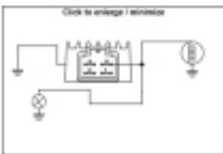

Cena **157,75 zł**

Numer katalogowy **236210972**

Kod producenta **02019-01**

Opis produktu